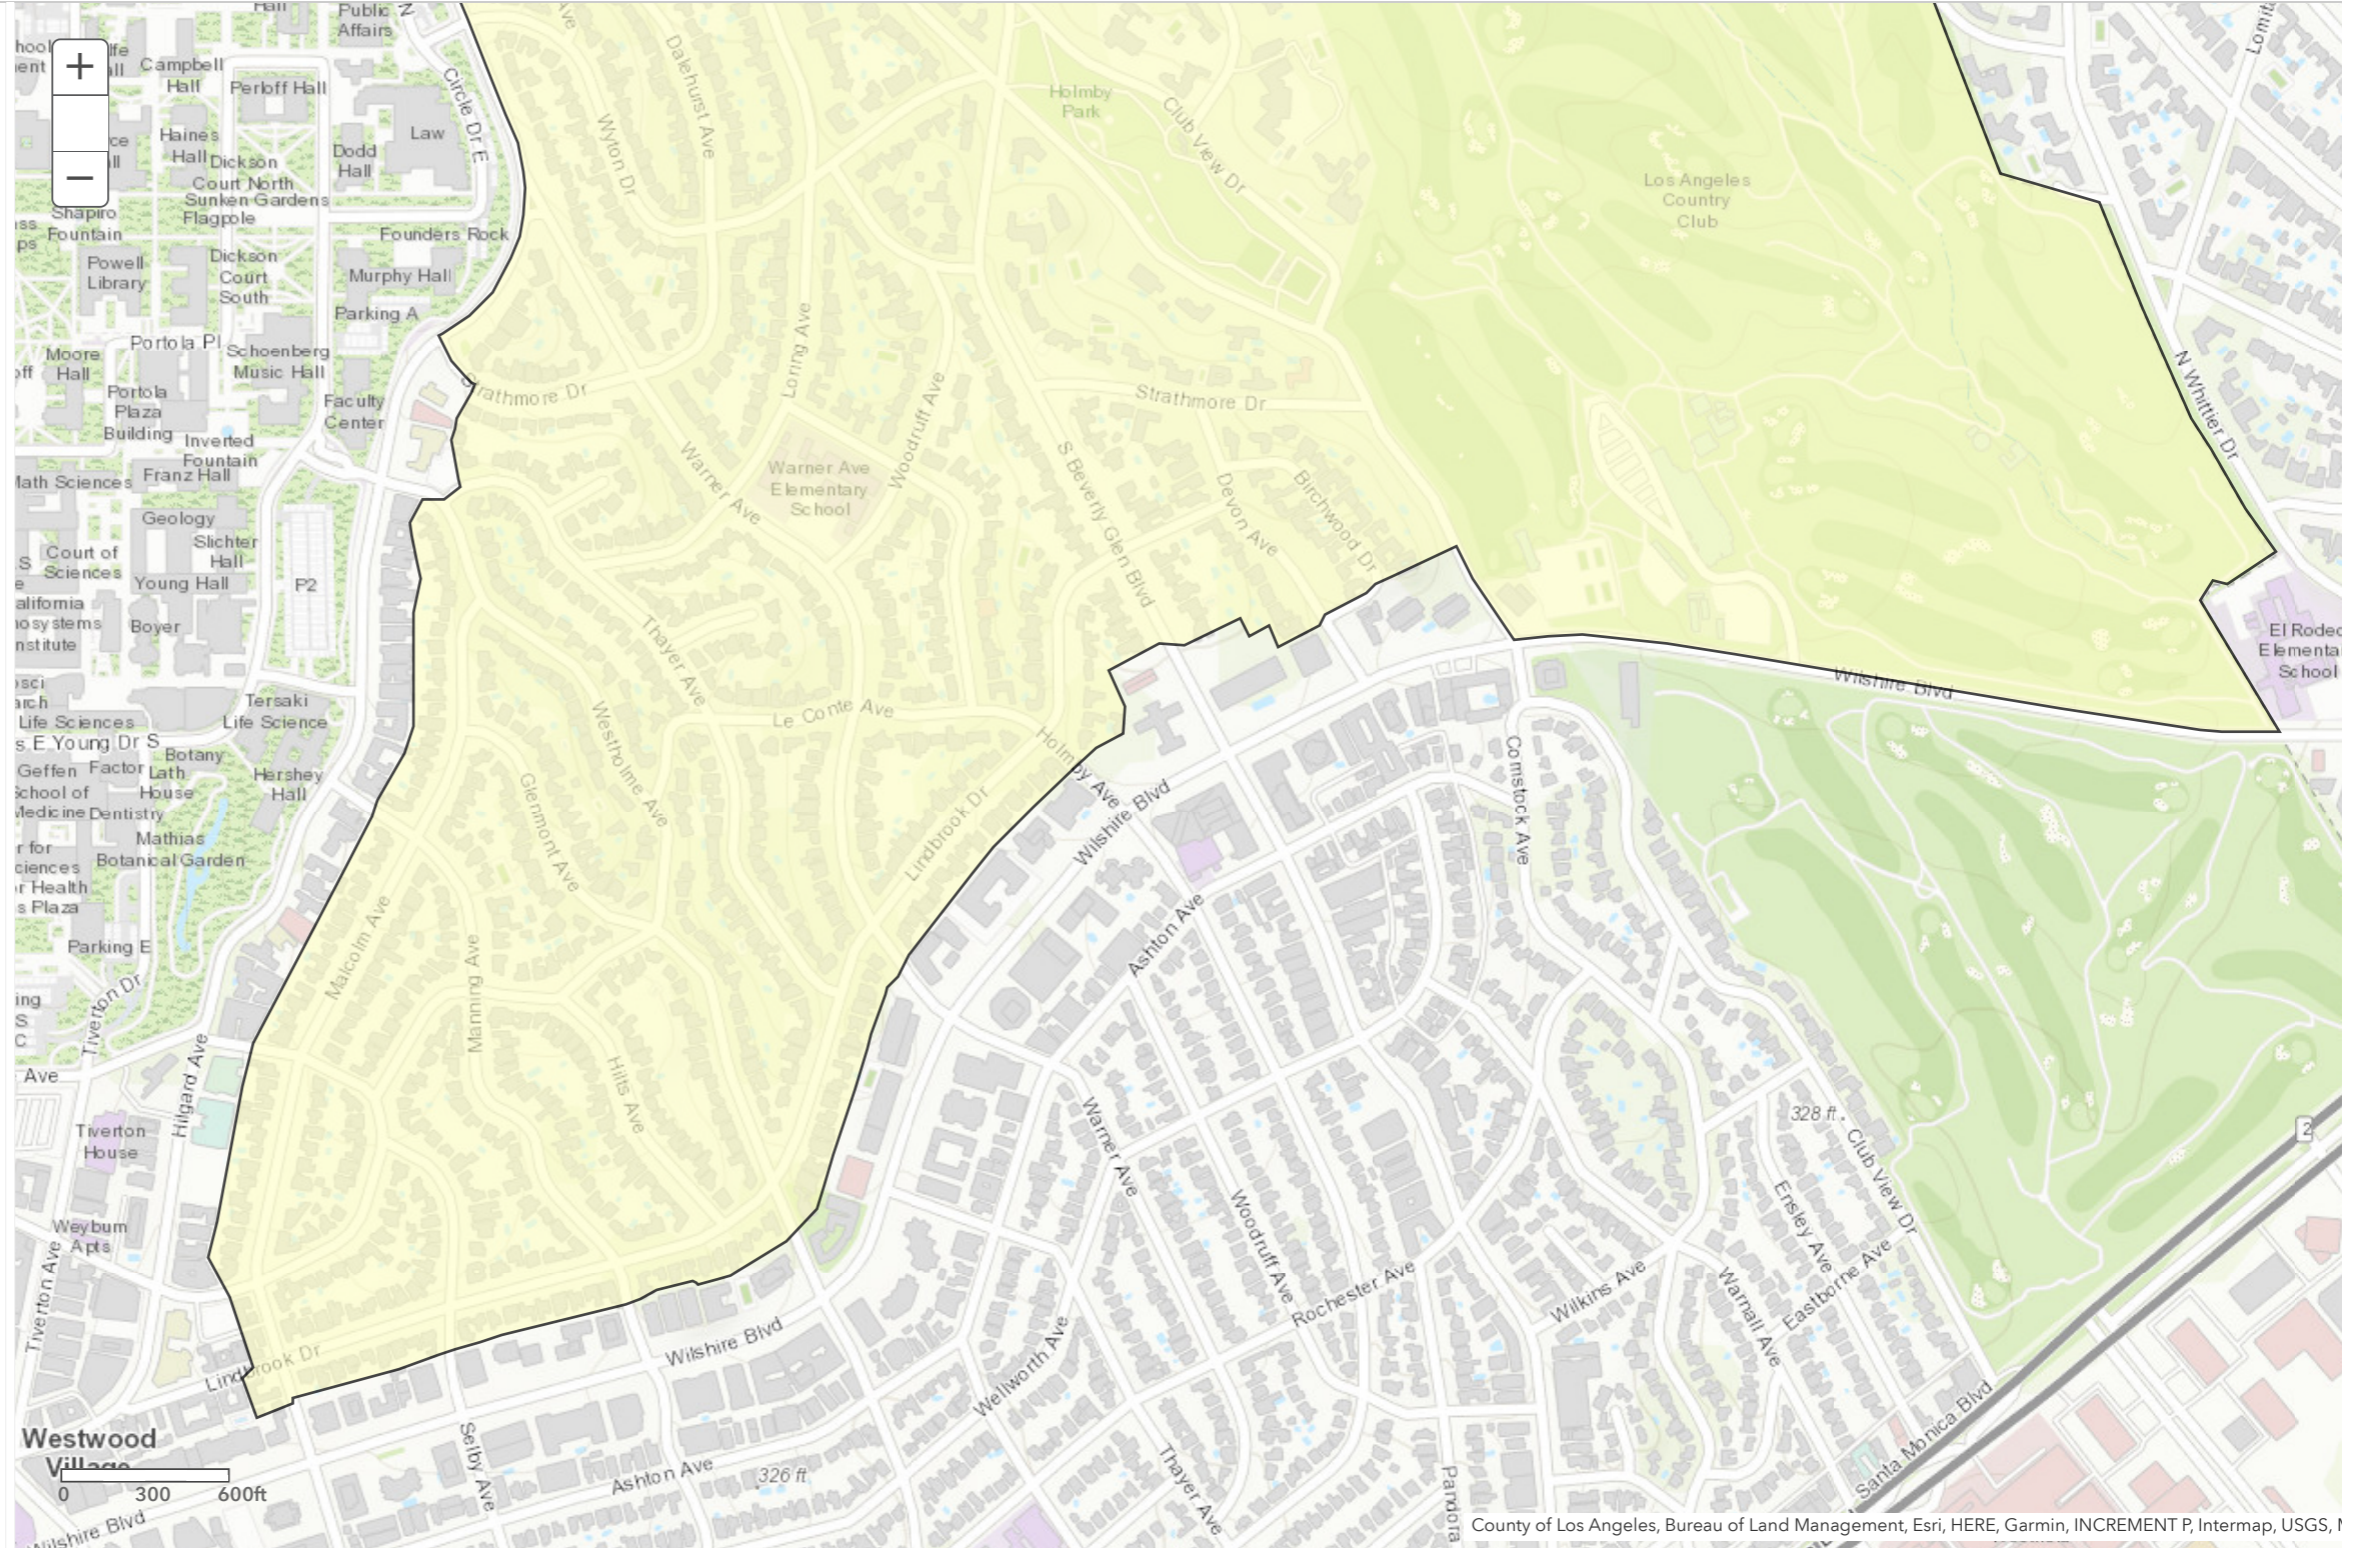

Add Features

WWNC Internal Boundaries - Polygon layer

Area 2 -  
Holmby  
Westwood

UNDO REDO **MANAGE**